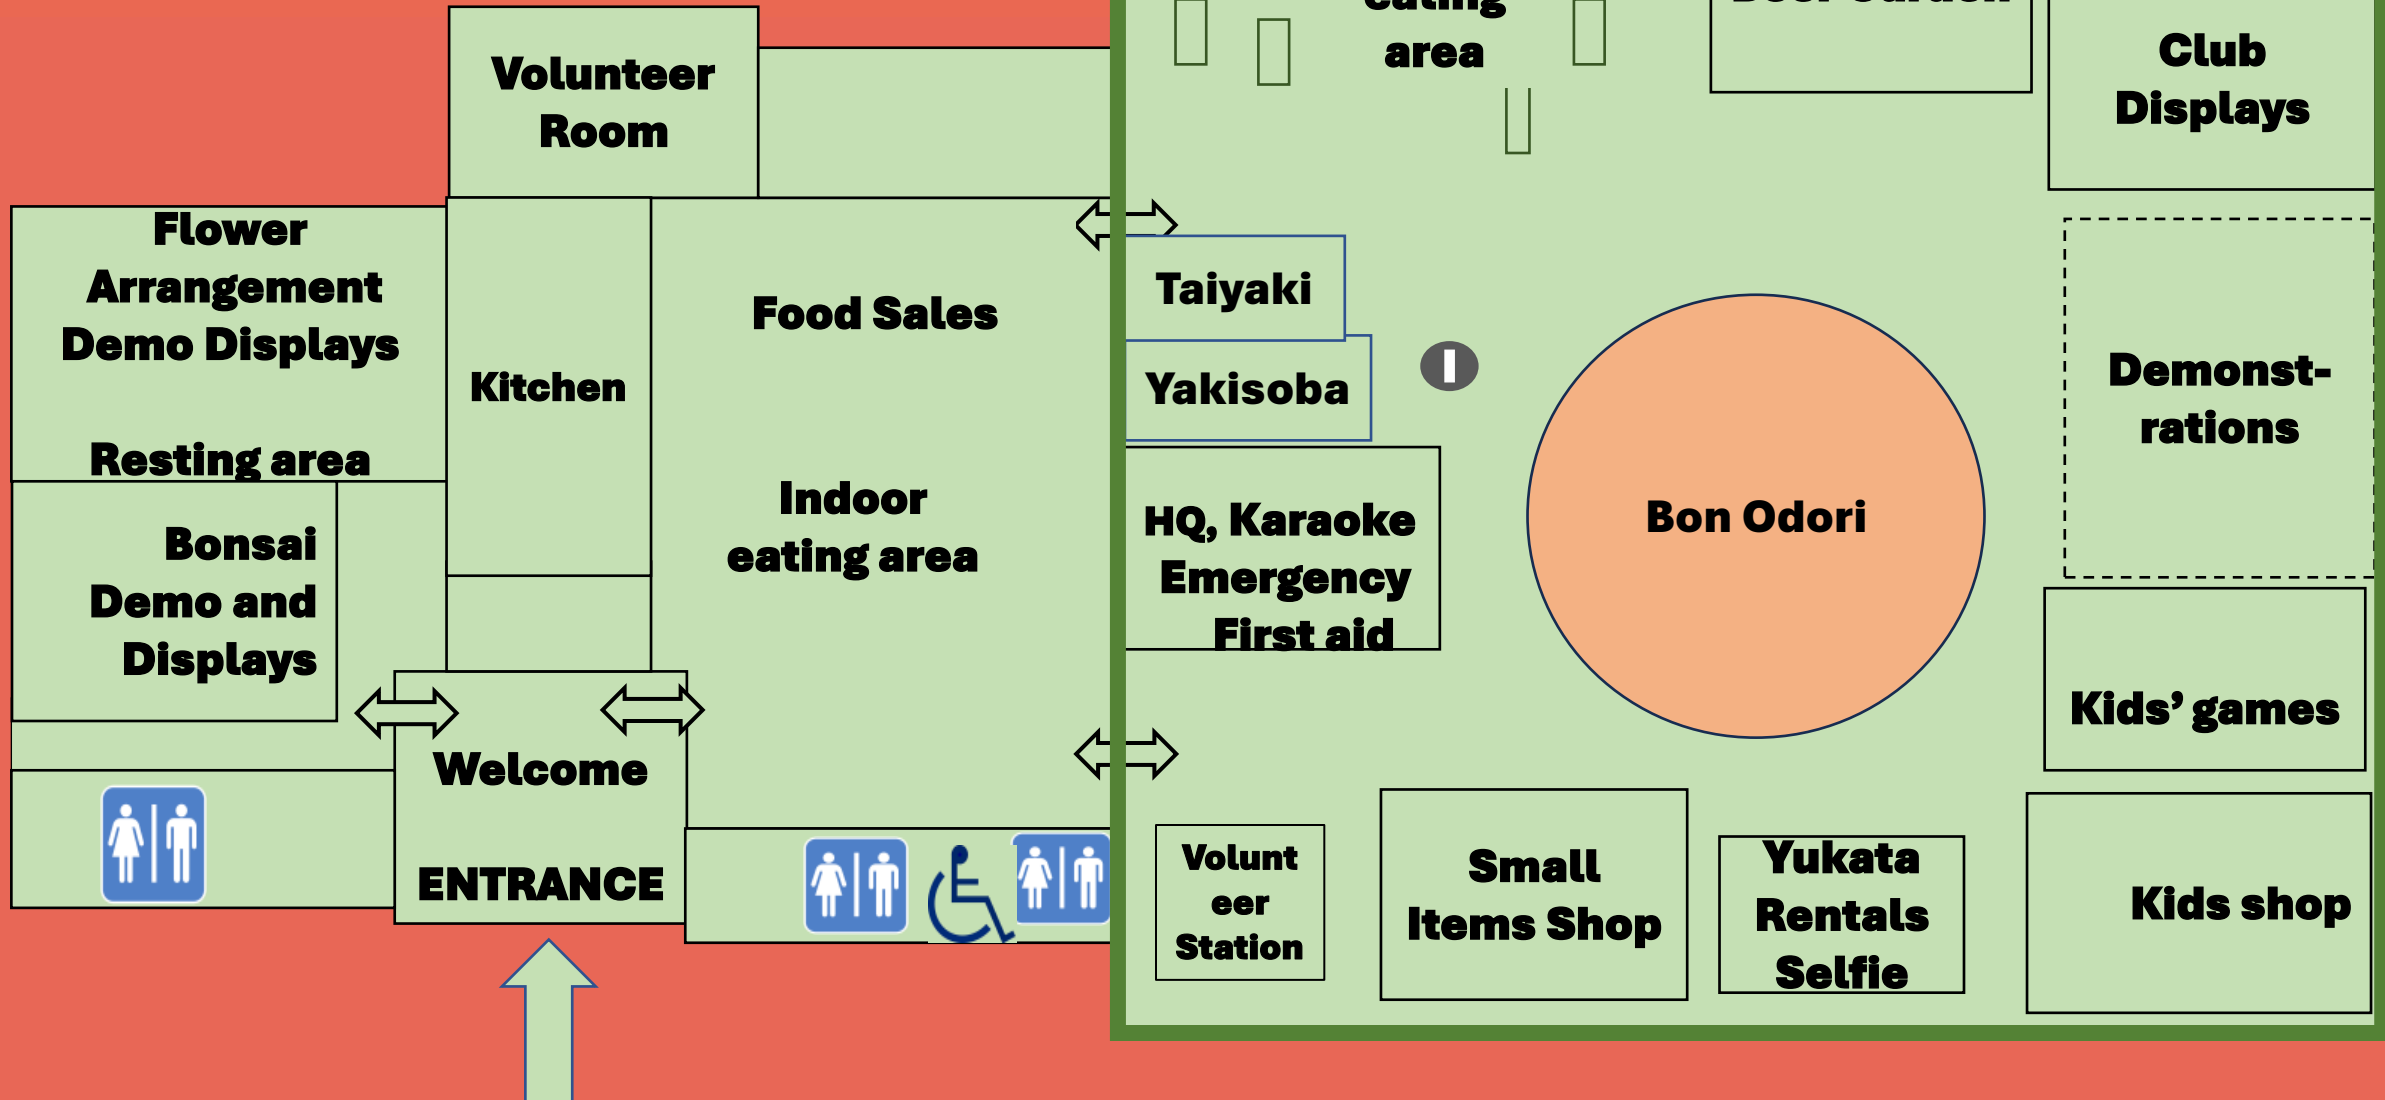

Objectives:

To provide a traditional Natsu Matsuri atmosphere of Japan.

- Bon-odori (traditional festival dance);
- Traditional food and drinks;
- Children's activities associated with Natsu Matsuri;
- Dress-up in Yukata (traditional summer wear); and
- Demonstration of Japanese culture by EJCA clubs & others
- Kids and small items Shops.

EJCA
 エドモントン
 日本文化協会

Location Map

Outdoor Park

Indoor – EJCA Centre

EJCA
エドモントン
日本文化協会

Natsu Matsuri Data

Indoor/Outdoor activities - 2016, 2017, 2018, 2019

No Natsu Matsuri in 2020 – 2022